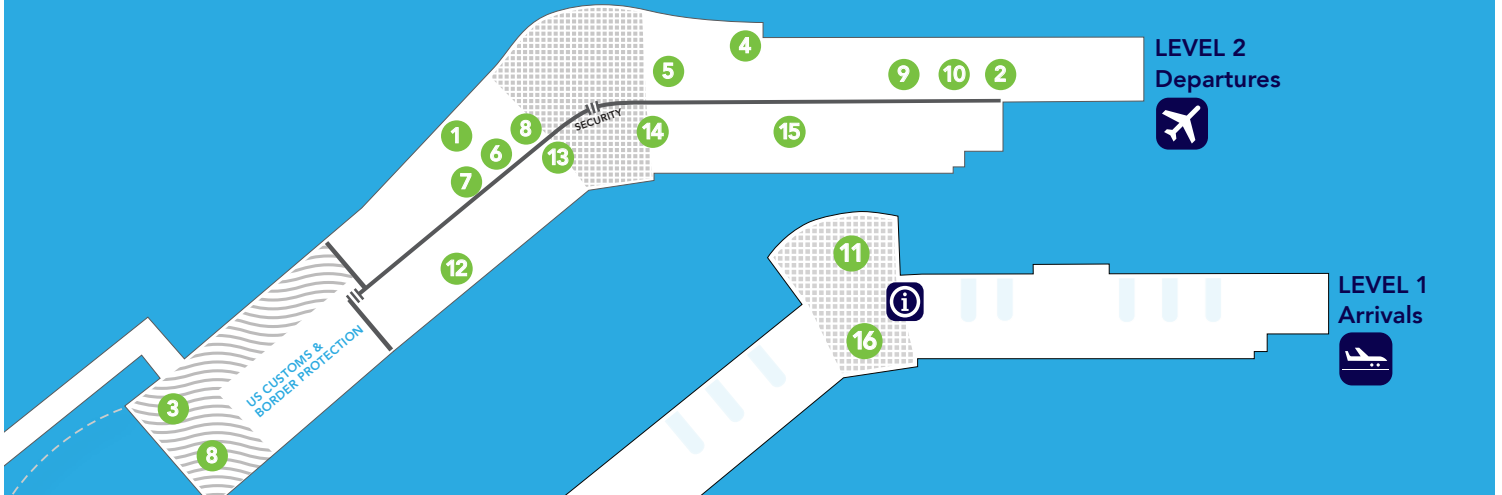

Dining

After Security

- 1 Chili's*
- 2 Euro Cafe/Hudson News
- 3 Molson Pub*
- 4 Montana's Front Porch*
- 5 Mountain Lodge Bar & Grill*
- 6 Quizno's
- 7 Sports Section Bar*
- 8 Starbucks (2 Locations)
- 9 Tim Hortons
- 10 Wok Box

* Bar available

Before Security

- 11 Booster Juice
- 12 Euro Cafe/Hudson News
- 13 Harvey's
- 14 Jasper Bar and Grill*
- 15 Second Cup
- 16 Tim Hortons

* Bar available

EDMONTON INTERNATIONAL AIRPORT